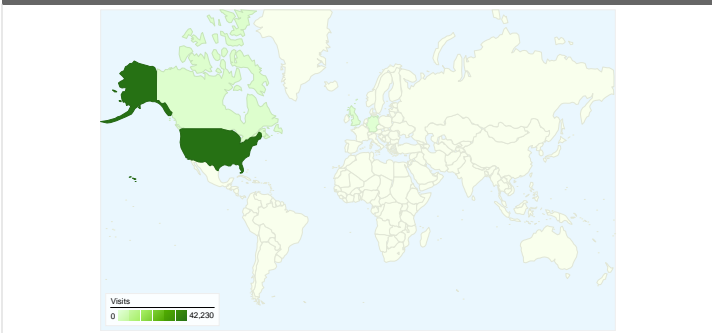

Entrance Keywords: /index.php

Keyword	Pageviews	% visits
amelia island		
Jan 1, 2009 - Jan 31, 2009	66,178	63.30%
Jan 1, 2008 - Jan 31, 2008	37,592	59.56%
% Change	76.04%	6.28%
amelia island florida		
Jan 1, 2009 - Jan 31, 2009	8,007	7.66%
Jan 1, 2008 - Jan 31, 2008	5,466	8.66%
% Change	46.49%	-11.56%
amelia island fl		
Jan 1, 2009 - Jan 31, 2009	3,008	2.88%
Jan 1, 2008 - Jan 31, 2008	1,903	3.01%
% Change	58.07%	-4.57%
amelia island, fl		
Jan 1, 2009 - Jan 31, 2009	2,843	2.72%
Jan 1, 2008 - Jan 31, 2008	2,174	3.44%
% Change	30.77%	-21.05%
fernandina beach		
Jan 1, 2009 - Jan 31, 2009	2,767	2.65%
Jan 1, 2008 - Jan 31, 2008	3,878	6.14%
% Change	-28.65%	-56.92%

Jan 1, 2009 - Jan 31, 2009	8,709	3.78%
Jan 1, 2008 - Jan 31, 2008	0	0.00%
% Change	100.00%	100.00%

Visitors Overview

Map Overlay world

AMELIA ISLAND Traffic Sources Overview

Jan 1, 2009 - Jan 31, 2009
Comparing to: Jan 1, 2008 - Jan 31, 2008

All traffic sources sent a total of 44,268 visits

15.29% Direct Traffic

Previous: 7.28% (109.91%)

17.65% Referring Sites

Previous: 32.62% (-45.88%)

67.01% Search Engines

Previous: 60.08% (11.54%)

- **Search Engines**
29,666.00 (67.01%)
- **Referring Sites**
7,815.00 (17.65%)
- **Direct Traffic**
6,767.00 (15.29%)
- **Other**
20 (0.05%)