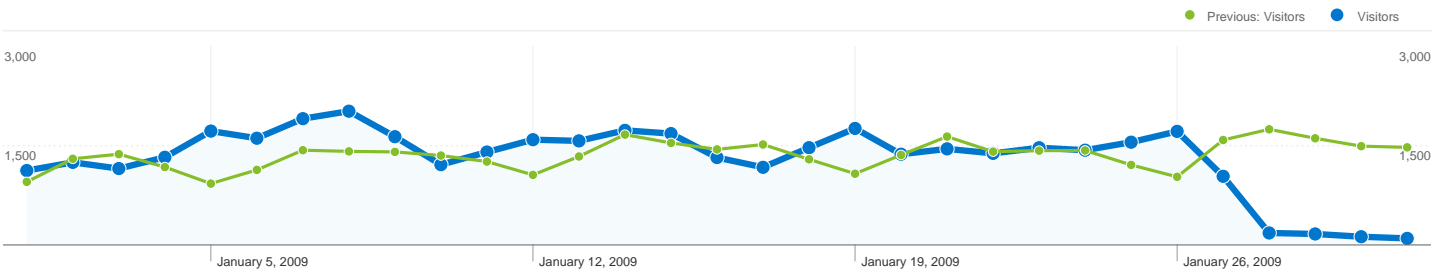

AMELIA ISLAND Visitors Overview

Jan 1, 2009 - Jan 31, 2009
Comparing to: Jan 1, 2008 - Jan 31, 2008

37,197 people visited this site

44,268 Visits

Previous: 46,097 (-3.97%)

37,197 Absolute Unique Visitors

Previous: 38,485 (-3.35%)

230,609 Pageviews

Previous: 214,352 (7.58%)

5.21 Average Pageviews

Previous: 4.65 (12.03%)

00:03:59 Time on Site

Previous: 00:03:40 (8.35%)

33.74% Bounce Rate

Previous: 25.13% (34.27%)

80.31% New Visits

Previous: 81.54% (-1.51%)

Technical Profile

Browser	Visits	% visits	Connection Speed	Visits	% visits
Internet Explorer			Cable		
Jan 1, 2009 - Jan 31, 2009	33,325	75.28%	Jan 1, 2009 - Jan 31, 2009	18,447	41.67%
Jan 1, 2008 - Jan 31, 2008	37,670	81.72%	Jan 1, 2008 - Jan 31, 2008	17,803	38.62%
% Change	-11.53%	-7.88%	% Change	3.62%	7.90%
Firefox			DSL		
Jan 1, 2009 - Jan 31, 2009	7,077	15.99%	Jan 1, 2009 - Jan 31, 2009	10,326	23.33%
Jan 1, 2008 - Jan 31, 2008	5,484	11.90%	Jan 1, 2008 - Jan 31, 2008	10,758	23.34%
% Change	29.05%	34.38%	% Change	-4.02%	-0.05%