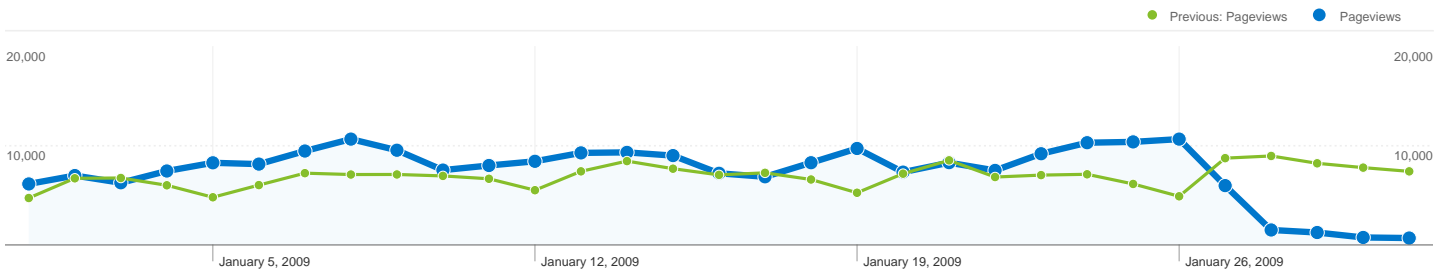

AMELIA ISLAND Content Overview

Jan 1, 2009 - Jan 31, 2009
Comparing to: Jan 1, 2008 - Jan 31, 2008

Pages on this site were viewed a total of 230,609 times

230,609 Pageviews

Previous: 214,352 (7.58%)

159,126 Unique Views

Previous: 161,823 (-1.67%)

33.74% Bounce Rate

Previous: 25.13% (34.27%)

Top Content

Pages	Pageviews	% Pageviews
/index.php		
Jan 1, 2009 - Jan 31, 2009	39,078	16.95%
Jan 1, 2008 - Jan 31, 2008	30,645	14.30%
% Change	27.52%	18.53%
/accommodations/section/hotel		
Jan 1, 2009 - Jan 31, 2009	15,743	6.83%
Jan 1, 2008 - Jan 31, 2008	0	0.00%
% Change	100.00%	100.00%
/accommodations/section/resort		
Jan 1, 2009 - Jan 31, 2009	10,940	4.74%
Jan 1, 2008 - Jan 31, 2008	0	0.00%
% Change	100.00%	100.00%
/accommodations/section/condo		
Jan 1, 2009 - Jan 31, 2009	9,510	4.12%
Jan 1, 2008 - Jan 31, 2008	0	0.00%
% Change	100.00%	100.00%
/accommodations/section/bandb