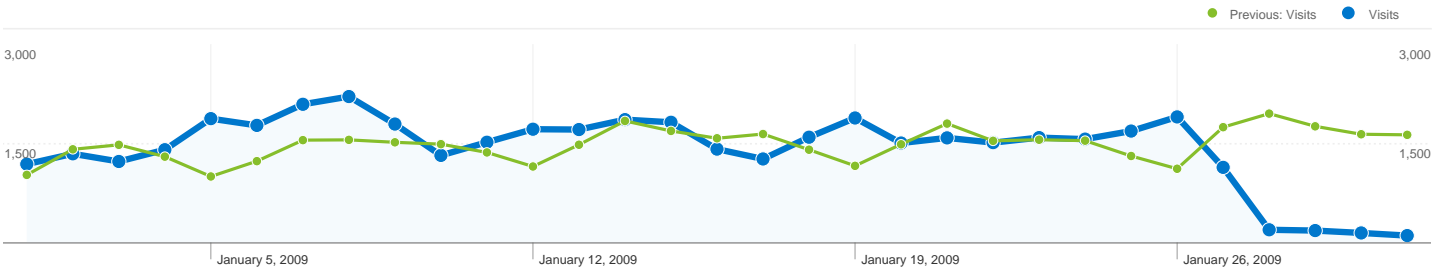

Jan 1, 2009 - Jan 31, 2009	8,709	3.78%
Jan 1, 2008 - Jan 31, 2008	0	0.00%
% Change	100.00%	100.00%

Visitors Overview

Map Overlay world

AMELIA ISLAND Traffic Sources Overview

Jan 1, 2009 - Jan 31, 2009
Comparing to: Jan 1, 2008 - Jan 31, 2008

All traffic sources sent a total of 44,268 visits

15.29% Direct Traffic

Previous: 7.28% (109.91%)

17.65% Referring Sites

Previous: 32.62% (-45.88%)

67.01% Search Engines

Previous: 60.08% (11.54%)

- **Search Engines**
29,666.00 (67.01%)
- **Referring Sites**
7,815.00 (17.65%)
- **Direct Traffic**
6,767.00 (15.29%)
- **Other**
20 (0.05%)

44,268 visits came from 105 countries/territories

Site Usage

Visits	Pages/Visit	Avg. Time on Site	% New Visits	Bounce Rate	
44,268 Previous: 46,097 (-3.97%)	5.21 Previous: 4.65 (12.03%)	00:03:59 Previous: 00:03:40 (8.35%)	80.42% Previous: 81.64% (-1.49%)	33.74% Previous: 25.13% (34.27%)	
Country/Territory	Visits	Pages/Visit	Avg. Time on Site	% New Visits	Bounce Rate
United States					
January 1, 2009 - January 31, 2009	42,230	5.25	00:04:01	80.21%	33.43%
January 1, 2008 - January 31, 2008	43,956	4.66	00:03:41	81.57%	24.97%
% Change	-3.93%	12.58%	8.83%	-1.67%	33.86%
Canada					
January 1, 2009 - January 31, 2009	892	4.67	00:03:17	83.30%	35.20%
January 1, 2008 - January 31, 2008	951	4.87	00:03:39	80.76%	23.55%
% Change	-6.20%	-4.09%	-10.06%	3.14%	49.45%
United Kingdom					
January 1, 2009 - January 31, 2009	354	4.55	00:03:25	84.18%	40.11%