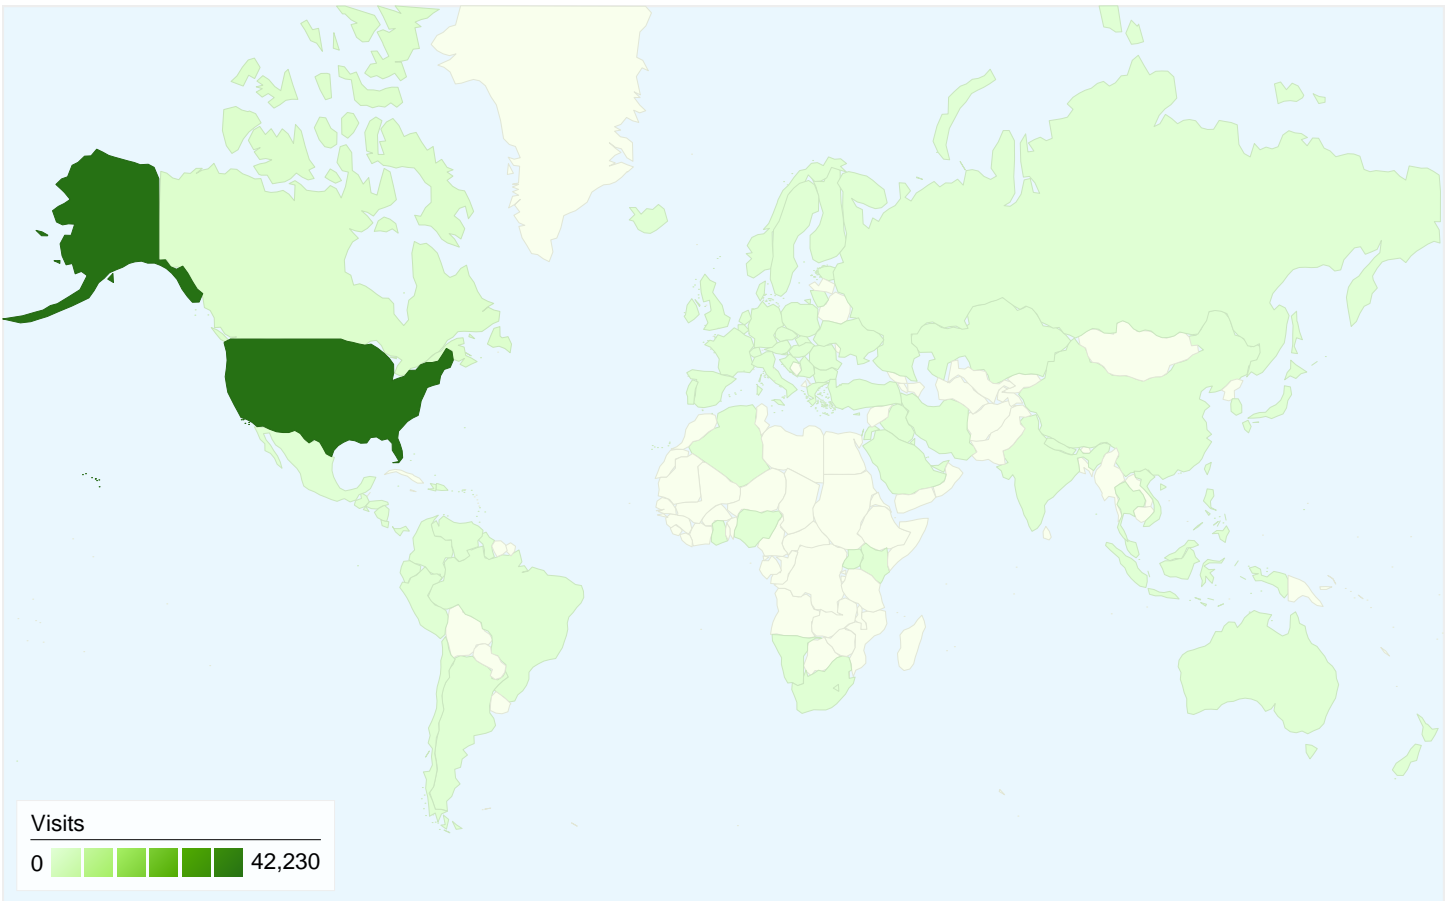

All traffic sources sent a total of 44,268 visits

15.29% Direct Traffic

Previous: 7.28% (109.91%)

17.65% Referring Sites

Previous: 32.62% (-45.88%)

67.01% Search Engines

Previous: 60.08% (11.54%)

- **Search Engines**
29,666.00 (67.01%)
- **Referring Sites**
7,815.00 (17.65%)
- **Direct Traffic**
6,767.00 (15.29%)
- **Other**
20 (0.05%)

AMELIA ISLAND Visitors Overview

Jan 1, 2009 - Jan 31, 2009
Comparing to: Jan 1, 2008 - Jan 31, 2008

37,197 people visited this site

 **44,268 Visits**

Previous: 46,097 (-3.97%)

 **37,197 Absolute Unique Visitors**

44,268 visits came from 105 countries/territories

Site Usage

Visits	Pages/Visit	Avg. Time on Site	% New Visits	Bounce Rate	
44,268 Previous: 46,097 (-3.97%)	5.21 Previous: 4.65 (12.03%)	00:03:59 Previous: 00:03:40 (8.35%)	80.42% Previous: 81.64% (-1.49%)	33.74% Previous: 25.13% (34.27%)	
Country/Territory	Visits	Pages/Visit	Avg. Time on Site	% New Visits	Bounce Rate
United States					
January 1, 2009 - January 31, 2009	42,230	5.25	00:04:01	80.21%	33.43%
January 1, 2008 - January 31, 2008	43,956	4.66	00:03:41	81.57%	24.97%
% Change	-3.93%	12.58%	8.83%	-1.67%	33.86%
Canada					
January 1, 2009 - January 31, 2009	892	4.67	00:03:17	83.30%	35.20%
January 1, 2008 - January 31, 2008	951	4.87	00:03:39	80.76%	23.55%
% Change	-6.20%	-4.09%	-10.06%	3.14%	49.45%
United Kingdom					
January 1, 2009 - January 31, 2009	354	4.55	00:03:25	84.18%	40.11%