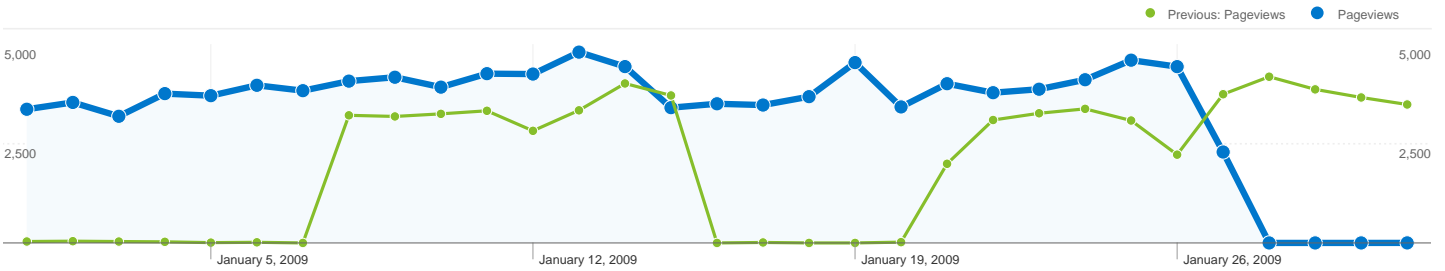

Jan 1, 2009 - Jan 31, 2009
Comparing to: Jan 1, 2008 - Jan 31, 2008

Pages on this site were viewed a total of 230,609 times

 **230,609 Pageviews**

Previous: 214,352 (7.58%)

 **159,126 Unique Views**

Previous: 161,823 (-1.67%)

 **33.74% Bounce Rate**

Previous: 25.13% (34.27%)

Top Content

Pages	Pageviews	% Pageviews
/index.php		
Jan 1, 2009 - Jan 31, 2009	39,078	16.95%
Jan 1, 2008 - Jan 31, 2008	30,645	14.30%
% Change	27.52%	18.53%
/accommodations/section/hotel		
Jan 1, 2009 - Jan 31, 2009	15,743	6.83%
Jan 1, 2008 - Jan 31, 2008	0	0.00%
% Change	100.00%	100.00%
/accommodations/section/resort		
Jan 1, 2009 - Jan 31, 2009	10,940	4.74%
Jan 1, 2008 - Jan 31, 2008	0	0.00%
% Change	100.00%	100.00%
/accommodations/section/condo		
Jan 1, 2009 - Jan 31, 2009	9,510	4.12%
Jan 1, 2008 - Jan 31, 2008	0	0.00%
% Change	100.00%	100.00%
/accommodations/section/bandb		

Jan 1, 2009 - Jan 31, 2009	8,709	3.78%
Jan 1, 2008 - Jan 31, 2008	0	0.00%
% Change	100.00%	100.00%

Entrance Keywords:

/index.php

Jan 1, 2009 - Jan 31, 2009

Comparing to: Jan 1, 2008 - Jan 31, 2008

This page was viewed 104,545 times via 1,897 keywords