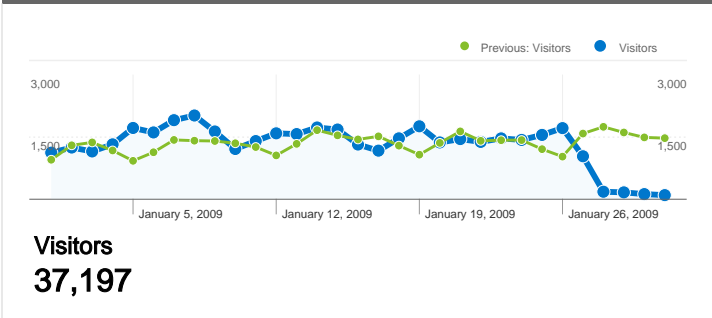

Entrance Keywords: /index.php

Keyword	Pageviews	% visits
amelia island		
Jan 1, 2009 - Jan 31, 2009	66,178	63.30%
Jan 1, 2008 - Jan 31, 2008	37,592	59.56%
% Change	76.04%	6.28%
amelia island florida		
Jan 1, 2009 - Jan 31, 2009	8,007	7.66%
Jan 1, 2008 - Jan 31, 2008	5,466	8.66%
% Change	46.49%	-11.56%
amelia island fl		
Jan 1, 2009 - Jan 31, 2009	3,008	2.88%
Jan 1, 2008 - Jan 31, 2008	1,903	3.01%
% Change	58.07%	-4.57%
amelia island, fl		
Jan 1, 2009 - Jan 31, 2009	2,843	2.72%
Jan 1, 2008 - Jan 31, 2008	2,174	3.44%
% Change	30.77%	-21.05%
fernandina beach		
Jan 1, 2009 - Jan 31, 2009	2,767	2.65%
Jan 1, 2008 - Jan 31, 2008	3,878	6.14%
% Change	-28.65%	-56.92%

Jan 1, 2009 - Jan 31, 2009	8,709	3.78%
Jan 1, 2008 - Jan 31, 2008	0	0.00%
% Change	100.00%	100.00%

Visitors Overview