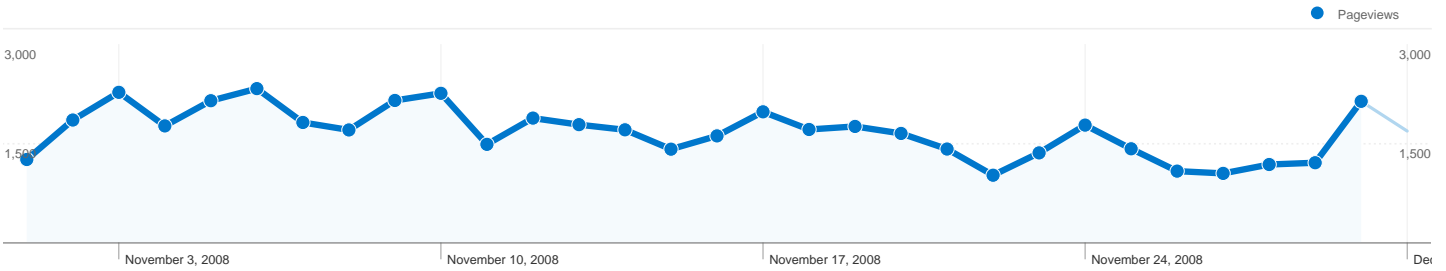

Site Usage

22,628 Visits

32.27% Bounce Rate

91,462 Pageviews

00:03:16 Avg. Time on Site

4.04 Pages/Visit

79.51% % New Visits

Traffic Sources Overview

Pages on this site were viewed a total of 91,462 times

 **91,462** Pageviews

 **70,952** Unique Views

 **32.27%** Bounce Rate

Top Content

Pages	Pageviews	% Pageviews
/index.php	20,533	22.45%
/lodging/default.php	7,390	8.08%
/lodging/hotel.php	4,723	5.16%
/activities/default.php	4,702	5.14%
/dining/default.php	3,686	4.03%

1 - 10 of 740

19,107 people visited this site

22,628 Visits

19,107 Absolute Unique Visitors

91,462 Pageviews

4.04 Average Pageviews

00:03:16 Time on Site

32.27% Bounce Rate

22,628 visits came from 85 countries/territories

Site Usage

Visits	Pages/Visit	Avg. Time on Site	% New Visits	Bounce Rate	
22,628 % of Site Total: 100.00%	4.04 Site Avg: 4.04 (0.00%)	00:03:16 Site Avg: 00:03:16 (0.00%)	79.57% Site Avg: 79.51% (0.08%)	32.27% Site Avg: 32.27% (0.00%)	
Country/Territory	Visits	Pages/Visit	Avg. Time on Site	% New Visits	Bounce Rate
United States	21,492	4.06	00:03:16	79.15%	31.93%
Canada	411	3.99	00:03:11	84.43%	30.90%
United Kingdom	170	3.83	00:02:50	87.65%	38.82%
Germany	98	4.05	00:03:37	81.63%	31.63%
India	31	5.42	00:04:15	90.32%	51.61%
France	25	2.76	00:00:52	100.00%	44.00%
(not set)	25	2.80	00:02:22	96.00%	40.00%
Ireland	21	3.05	00:04:45	95.24%	52.38%
Spain	18	3.56	00:05:06	100.00%	50.00%
Netherlands	17	4.18	00:05:47	94.12%	29.41%