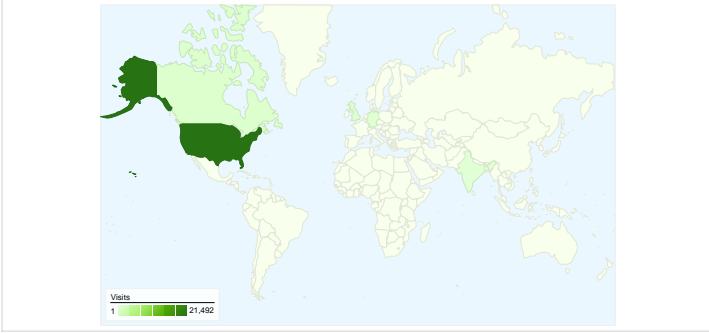

- **Search Engines**
16,680.00 (73.71%)
- **Referring Sites**
3,213.00 (14.20%)
- **Direct Traffic**
2,713.00 (11.99%)
- **Other**
22 (0.10%)

Content Overview

Pages	Pageviews	% Pageviews
/index.php	20,533	22.45%
/lodging/default.php	7,390	8.08%
/lodging/hotel.php	4,723	5.16%
/activities/default.php	4,702	5.14%
/dining/default.php	3,686	4.03%

Entrance Keywords: /index.php

Keyword	Pageviews	% visits
amelia island	30,730	61.06%
amelia island florida	4,747	9.43%
amelia island, fl	1,743	3.46%
fernandina beach	1,652	3.28%
amelia island fl	1,549	3.08%

Visitors Overview

Visitors
19,107

Map Overlay world

All traffic sources sent a total of 22,628 visits

-  11.99% Direct Traffic
-  14.20% Referring Sites
-  73.71% Search Engines

Top Traffic Sources

Sources	Visits	% visits	Keywords	Visits	% visits
google (organic)	13,286	58.71%	amelia island	8,699	52.15%
(direct) ((none))	2,713	11.99%	amelia island florida	1,187	7.12%
yahoo (organic)	1,812	8.01%	amelia island, fl	464	2.78%
fbfl.us (referral)	945	4.18%	amelia island hotels	422	2.53%
msn (organic)	596	2.63%	fernandina beach	392	2.35%

22,628 visits came from 85 countries/territories

Site Usage

Visits	Pages/Visit	Avg. Time on Site	% New Visits	Bounce Rate	
22,628 % of Site Total: 100.00%	4.04 Site Avg: 4.04 (0.00%)	00:03:16 Site Avg: 00:03:16 (0.00%)	79.57% Site Avg: 79.51% (0.08%)	32.27% Site Avg: 32.27% (0.00%)	
Country/Territory	Visits	Pages/Visit	Avg. Time on Site	% New Visits	Bounce Rate
United States	21,492	4.06	00:03:16	79.15%	31.93%
Canada	411	3.99	00:03:11	84.43%	30.90%
United Kingdom	170	3.83	00:02:50	87.65%	38.82%
Germany	98	4.05	00:03:37	81.63%	31.63%
India	31	5.42	00:04:15	90.32%	51.61%
France	25	2.76	00:00:52	100.00%	44.00%
(not set)	25	2.80	00:02:22	96.00%	40.00%
Ireland	21	3.05	00:04:45	95.24%	52.38%
Spain	18	3.56	00:05:06	100.00%	50.00%
Netherlands	17	4.18	00:05:47	94.12%	29.41%