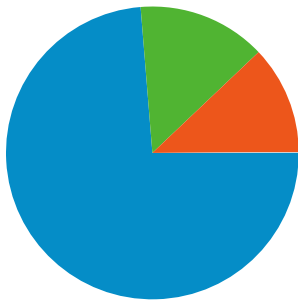

Site Usage

22,628 Visits

32.27% Bounce Rate

91,462 Pageviews

00:03:16 Avg. Time on Site

4.04 Pages/Visit

79.51% % New Visits

Traffic Sources Overview

- **Search Engines**
16,680.00 (73.71%)
- **Referring Sites**
3,213.00 (14.20%)
- **Direct Traffic**
2,713.00 (11.99%)
- **Other**
22 (0.10%)

Content Overview

Pages	Pageviews	% Pageviews
/index.php	20,533	22.45%
/lodging/default.php	7,390	8.08%
/lodging/hotel.php	4,723	5.16%
/activities/default.php	4,702	5.14%
/dining/default.php	3,686	4.03%

1 - 10 of 740

19,107 people visited this site

22,628 Visits

19,107 Absolute Unique Visitors

91,462 Pageviews

4.04 Average Pageviews

00:03:16 Time on Site

32.27% Bounce Rate

22,628 visits came from 85 countries/territories

Site Usage

Visits	Pages/Visit	Avg. Time on Site	% New Visits	Bounce Rate	
22,628 % of Site Total: 100.00%	4.04 Site Avg: 4.04 (0.00%)	00:03:16 Site Avg: 00:03:16 (0.00%)	79.57% Site Avg: 79.51% (0.08%)	32.27% Site Avg: 32.27% (0.00%)	
Country/Territory	Visits	Pages/Visit	Avg. Time on Site	% New Visits	Bounce Rate
United States	21,492	4.06	00:03:16	79.15%	31.93%
Canada	411	3.99	00:03:11	84.43%	30.90%
United Kingdom	170	3.83	00:02:50	87.65%	38.82%
Germany	98	4.05	00:03:37	81.63%	31.63%
India	31	5.42	00:04:15	90.32%	51.61%
France	25	2.76	00:00:52	100.00%	44.00%
(not set)	25	2.80	00:02:22	96.00%	40.00%
Ireland	21	3.05	00:04:45	95.24%	52.38%
Spain	18	3.56	00:05:06	100.00%	50.00%
Netherlands	17	4.18	00:05:47	94.12%	29.41%