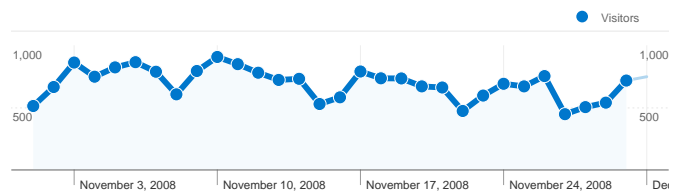

Visitors Overview