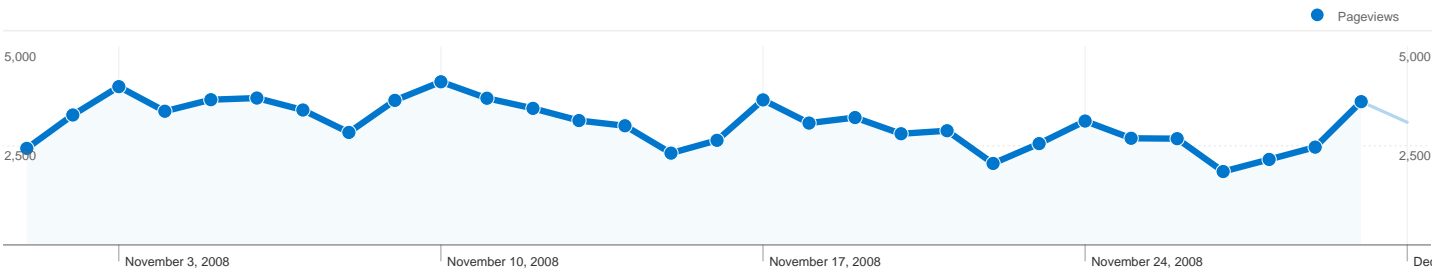

Site Usage

22,628 Visits

32.27% Bounce Rate

91,462 Pageviews

00:03:16 Avg. Time on Site

4.04 Pages/Visit

79.51% % New Visits

Traffic Sources Overview

Visitors Overview

Visitors
19,107

Map Overlay world

All traffic sources sent a total of 22,628 visits

-  11.99% Direct Traffic
-  14.20% Referring Sites
-  73.71% Search Engines

Top Traffic Sources

Sources	Visits	% visits	Keywords	Visits	% visits
google (organic)	13,286	58.71%	amelia island	8,699	52.15%
(direct) ((none))	2,713	11.99%	amelia island florida	1,187	7.12%
yahoo (organic)	1,812	8.01%	amelia island, fl	464	2.78%
fbfl.us (referral)	945	4.18%	amelia island hotels	422	2.53%
msn (organic)	596	2.63%	fernandina beach	392	2.35%

Pages on this site were viewed a total of 91,462 times

 **91,462** Pageviews

 **70,952** Unique Views

 **32.27%** Bounce Rate

Top Content

Pages	Pageviews	% Pageviews
/index.php	20,533	22.45%
/lodging/default.php	7,390	8.08%
/lodging/hotel.php	4,723	5.16%
/activities/default.php	4,702	5.14%
/dining/default.php	3,686	4.03%

22,628 visits came from 85 countries/territories

Site Usage

Visits	Pages/Visit	Avg. Time on Site	% New Visits	Bounce Rate	
22,628 % of Site Total: 100.00%	4.04 Site Avg: 4.04 (0.00%)	00:03:16 Site Avg: 00:03:16 (0.00%)	79.57% Site Avg: 79.51% (0.08%)	32.27% Site Avg: 32.27% (0.00%)	
Country/Territory	Visits	Pages/Visit	Avg. Time on Site	% New Visits	Bounce Rate
United States	21,492	4.06	00:03:16	79.15%	31.93%
Canada	411	3.99	00:03:11	84.43%	30.90%
United Kingdom	170	3.83	00:02:50	87.65%	38.82%
Germany	98	4.05	00:03:37	81.63%	31.63%
India	31	5.42	00:04:15	90.32%	51.61%
France	25	2.76	00:00:52	100.00%	44.00%
(not set)	25	2.80	00:02:22	96.00%	40.00%
Ireland	21	3.05	00:04:45	95.24%	52.38%
Spain	18	3.56	00:05:06	100.00%	50.00%
Netherlands	17	4.18	00:05:47	94.12%	29.41%