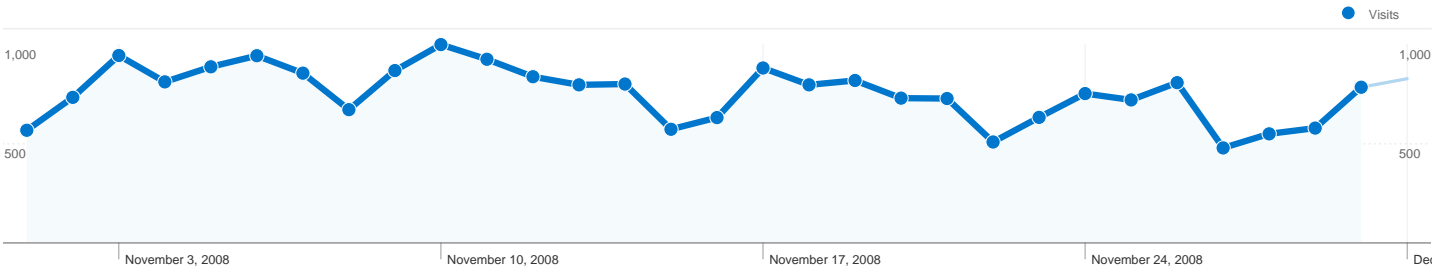

All traffic sources sent a total of 22,628 visits

- 11.99% Direct Traffic
- 14.20% Referring Sites
- 73.71% Search Engines