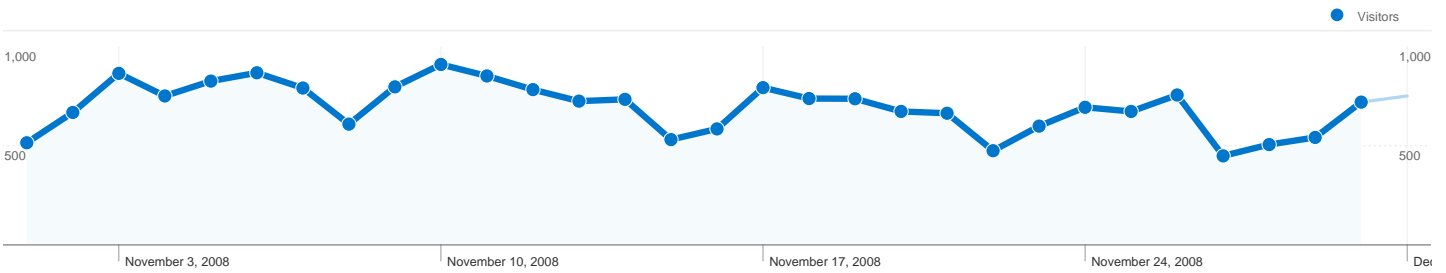

Site Usage

22,628 Visits

32.27% Bounce Rate

91,462 Pageviews

00:03:16 Avg. Time on Site

4.04 Pages/Visit

79.51% % New Visits

Traffic Sources Overview

Pages on this site were viewed a total of 91,462 times

 **91,462** Pageviews

 **70,952** Unique Views

 **32.27%** Bounce Rate

Top Content

Pages	Pageviews	% Pageviews
/index.php	20,533	22.45%
/lodging/default.php	7,390	8.08%
/lodging/hotel.php	4,723	5.16%
/activities/default.php	4,702	5.14%
/dining/default.php	3,686	4.03%

1 - 10 of 740

19,107 people visited this site

22,628 Visits

19,107 Absolute Unique Visitors

91,462 Pageviews

4.04 Average Pageviews

00:03:16 Time on Site

32.27% Bounce Rate

22,628 visits came from 85 countries/territories

Site Usage

Visits	Pages/Visit	Avg. Time on Site	% New Visits	Bounce Rate	
22,628 % of Site Total: 100.00%	4.04 Site Avg: 4.04 (0.00%)	00:03:16 Site Avg: 00:03:16 (0.00%)	79.57% Site Avg: 79.51% (0.08%)	32.27% Site Avg: 32.27% (0.00%)	
Country/Territory	Visits	Pages/Visit	Avg. Time on Site	% New Visits	Bounce Rate
United States	21,492	4.06	00:03:16	79.15%	31.93%
Canada	411	3.99	00:03:11	84.43%	30.90%
United Kingdom	170	3.83	00:02:50	87.65%	38.82%
Germany	98	4.05	00:03:37	81.63%	31.63%
India	31	5.42	00:04:15	90.32%	51.61%
France	25	2.76	00:00:52	100.00%	44.00%
(not set)	25	2.80	00:02:22	96.00%	40.00%
Ireland	21	3.05	00:04:45	95.24%	52.38%
Spain	18	3.56	00:05:06	100.00%	50.00%
Netherlands	17	4.18	00:05:47	94.12%	29.41%