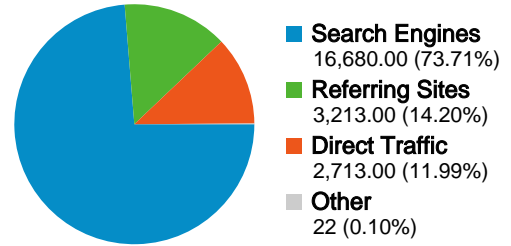

Entrance Keywords: /index.php

Keyword	Pageviews	% visits
amelia island	30,730	61.06%
amelia island florida	4,747	9.43%
amelia island, fl	1,743	3.46%
fernandina beach	1,652	3.28%
amelia island fl	1,549	3.08%

Visitors Overview

Visitors
19,107

Map Overlay world

All traffic sources sent a total of 22,628 visits

-  11.99% Direct Traffic
-  14.20% Referring Sites
-  73.71% Search Engines

Top Traffic Sources

Sources	Visits	% visits	Keywords	Visits	% visits
google (organic)	13,286	58.71%	amelia island	8,699	52.15%
(direct) ((none))	2,713	11.99%	amelia island florida	1,187	7.12%
yahoo (organic)	1,812	8.01%	amelia island, fl	464	2.78%
fbfl.us (referral)	945	4.18%	amelia island hotels	422	2.53%
msn (organic)	596	2.63%	fernandina beach	392	2.35%

Pages on this site were viewed a total of 91,462 times

 **91,462** Pageviews

 **70,952** Unique Views

 **32.27%** Bounce Rate

Top Content

Pages	Pageviews	% Pageviews
/index.php	20,533	22.45%
/lodging/default.php	7,390	8.08%
/lodging/hotel.php	4,723	5.16%
/activities/default.php	4,702	5.14%
/dining/default.php	3,686	4.03%

22,628 visits came from 85 countries/territories

Site Usage

Visits	Pages/Visit	Avg. Time on Site	% New Visits	Bounce Rate	
22,628 % of Site Total: 100.00%	4.04 Site Avg: 4.04 (0.00%)	00:03:16 Site Avg: 00:03:16 (0.00%)	79.57% Site Avg: 79.51% (0.08%)	32.27% Site Avg: 32.27% (0.00%)	
Country/Territory	Visits	Pages/Visit	Avg. Time on Site	% New Visits	Bounce Rate
United States	21,492	4.06	00:03:16	79.15%	31.93%
Canada	411	3.99	00:03:11	84.43%	30.90%
United Kingdom	170	3.83	00:02:50	87.65%	38.82%
Germany	98	4.05	00:03:37	81.63%	31.63%
India	31	5.42	00:04:15	90.32%	51.61%
France	25	2.76	00:00:52	100.00%	44.00%
(not set)	25	2.80	00:02:22	96.00%	40.00%
Ireland	21	3.05	00:04:45	95.24%	52.38%
Spain	18	3.56	00:05:06	100.00%	50.00%
Netherlands	17	4.18	00:05:47	94.12%	29.41%