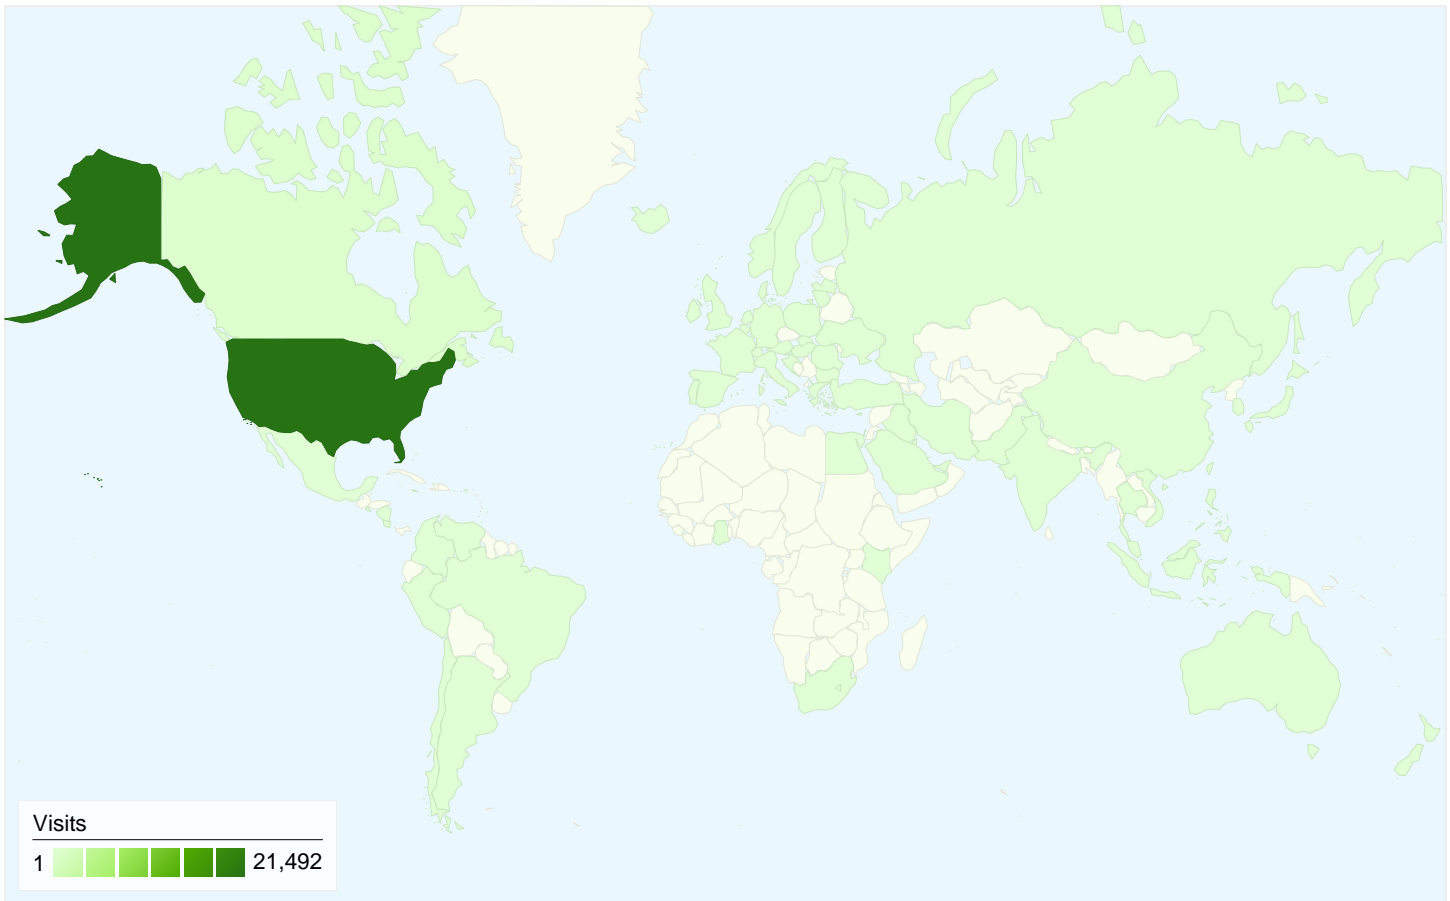

Visitors Overview

Visitors
19,107

Map Overlay world

All traffic sources sent a total of 22,628 visits

-  11.99% Direct Traffic
-  14.20% Referring Sites
-  73.71% Search Engines

Top Traffic Sources

Sources	Visits	% visits	Keywords	Visits	% visits
google (organic)	13,286	58.71%	amelia island	8,699	52.15%
(direct) ((none))	2,713	11.99%	amelia island florida	1,187	7.12%
yahoo (organic)	1,812	8.01%	amelia island, fl	464	2.78%
fbfl.us (referral)	945	4.18%	amelia island hotels	422	2.53%
msn (organic)	596	2.63%	fernandina beach	392	2.35%

1 - 10 of 740

19,107 people visited this site

22,628 Visits

19,107 Absolute Unique Visitors

91,462 Pageviews

4.04 Average Pageviews

00:03:16 Time on Site

32.27% Bounce Rate

22,628 visits came from 85 countries/territories

Site Usage

Visits	Pages/Visit	Avg. Time on Site	% New Visits	Bounce Rate	
22,628 % of Site Total: 100.00%	4.04 Site Avg: 4.04 (0.00%)	00:03:16 Site Avg: 00:03:16 (0.00%)	79.57% Site Avg: 79.51% (0.08%)	32.27% Site Avg: 32.27% (0.00%)	
Country/Territory	Visits	Pages/Visit	Avg. Time on Site	% New Visits	Bounce Rate
United States	21,492	4.06	00:03:16	79.15%	31.93%
Canada	411	3.99	00:03:11	84.43%	30.90%
United Kingdom	170	3.83	00:02:50	87.65%	38.82%
Germany	98	4.05	00:03:37	81.63%	31.63%
India	31	5.42	00:04:15	90.32%	51.61%
France	25	2.76	00:00:52	100.00%	44.00%
(not set)	25	2.80	00:02:22	96.00%	40.00%
Ireland	21	3.05	00:04:45	95.24%	52.38%
Spain	18	3.56	00:05:06	100.00%	50.00%
Netherlands	17	4.18	00:05:47	94.12%	29.41%